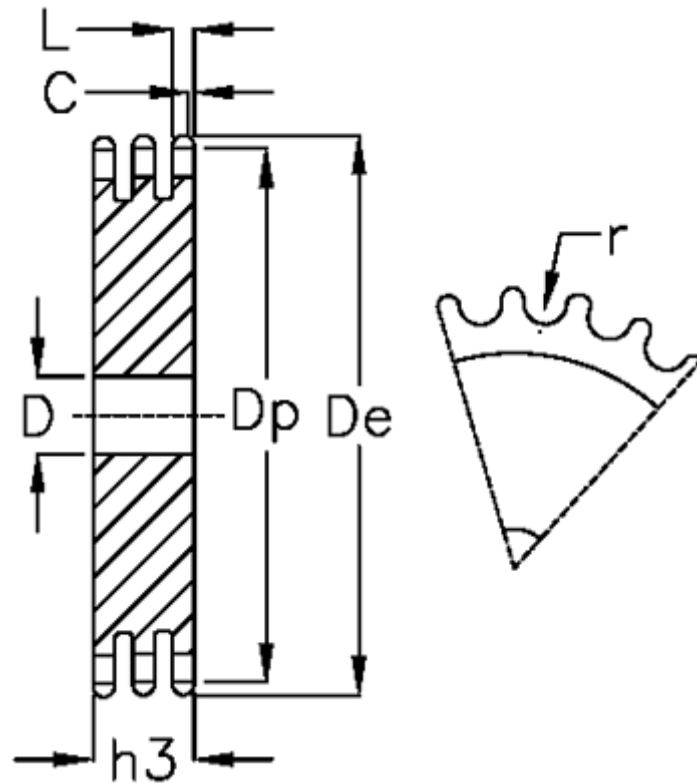

Article number: 616023005011

Description: Plate wheel 08 B-3 Z=11 triplex

Measures

C	= 1
D	= 12
De	= 48.7
Dp	= 45.07
For chain size	= 1/2 x 5/16
For chain type	= 08 B-3
h3	= 34.9
L	= 7

Number of teeth	= 11
r	= 8.51